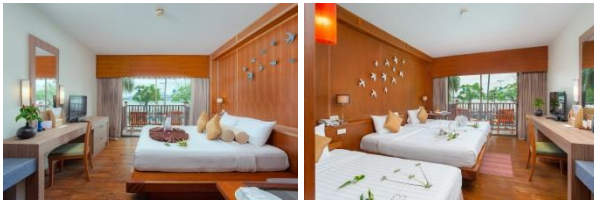

Connecting rooms:
 Superior room + Superior room = 32 rooms
 Superior room + Suite = 4 rooms
 Family Plan: 2 adults + 3 children can stay in one room (Child under 12 years old)

Room type	Number of room	Room size (sqm. - included balcony)
Superior	115	40
Deluxe (Ground floor)	13	50
Deluxe Pool Access (Ground floor, direct access to pool)	6	50
Seaview Suites Family	4	64
Junior Suites Family	3	56
Handicapped room	N/A	N/A

Superior Room

Deluxe Room (Ground floor)

Room Facilities:

- Air-conditioning
- Bathtub & shower
- Telephone
- Hair dryer
- Wireless internet

- TV with cable & satellite reception
- Towels, Bathrobes
- Complimentary Tea & Coffee
- Key card control
- Safety box